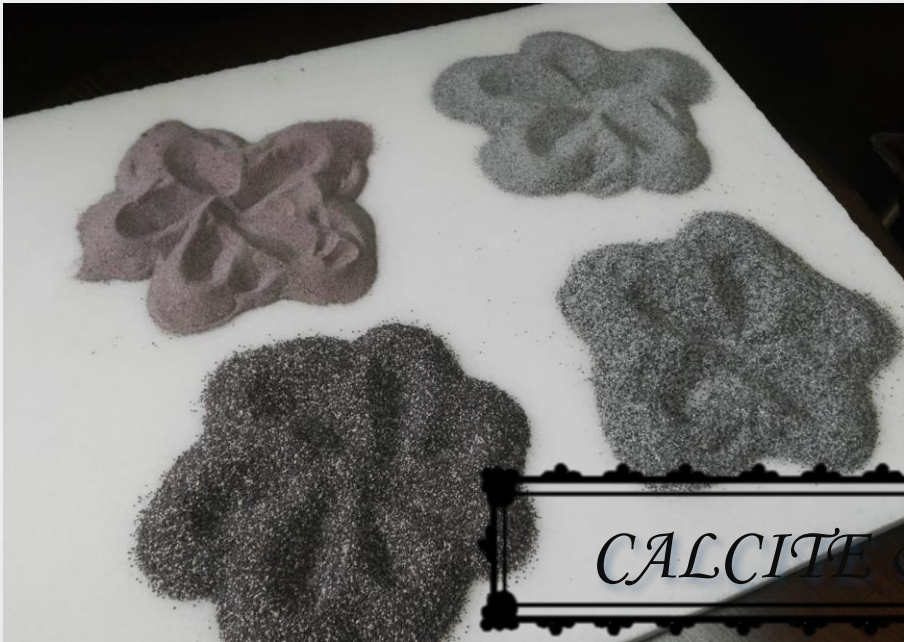

*AEGEAN CLOUDY BEIGE*

*TAVAS GREY*

*SPIDER GREY MARBLE*

*SPACE GREY MARBLE*

*USHAK WHITE*

The image shows a close-up of a marbled paper surface. The pattern consists of irregular, vein-like shapes in shades of grey and black, set against a light cream or off-white background. The overall effect is a classic, organic marble pattern. At the bottom center, there is a decorative rectangular frame with a scalloped or beaded border. Inside this frame, the text 'MUGLA ANTELOPE' is written in a stylized, black, serif font.

*GREY EMPRADOR*

The image shows a close-up of a dark brown marbled paper. The pattern consists of intricate, branching veins of white and light gold or tan, creating a complex, organic texture. The overall appearance is that of a high-quality, vintage-style decorative paper.

*DARK EMPERADOR*

*BLACK PEARL*

*CAPPUCCINO BEIGE*

The image shows a close-up of a medium travertine stone surface. The texture is characterized by a warm, light beige or tan color with subtle variations in tone and some darker, brownish spots. The surface has a slightly porous appearance with some small, irregular pits or indentations. The overall pattern is somewhat wavy and organic, typical of natural stone.

*MEDIUM TRAVERTINE*

*NOCHE TRAVERTINE*

*BURDUR BEIGE*

*DECORATION ITEMS*

*CALCITE & STONES*

*ROCK BOULDERS*

*STONE AGGREGATE*