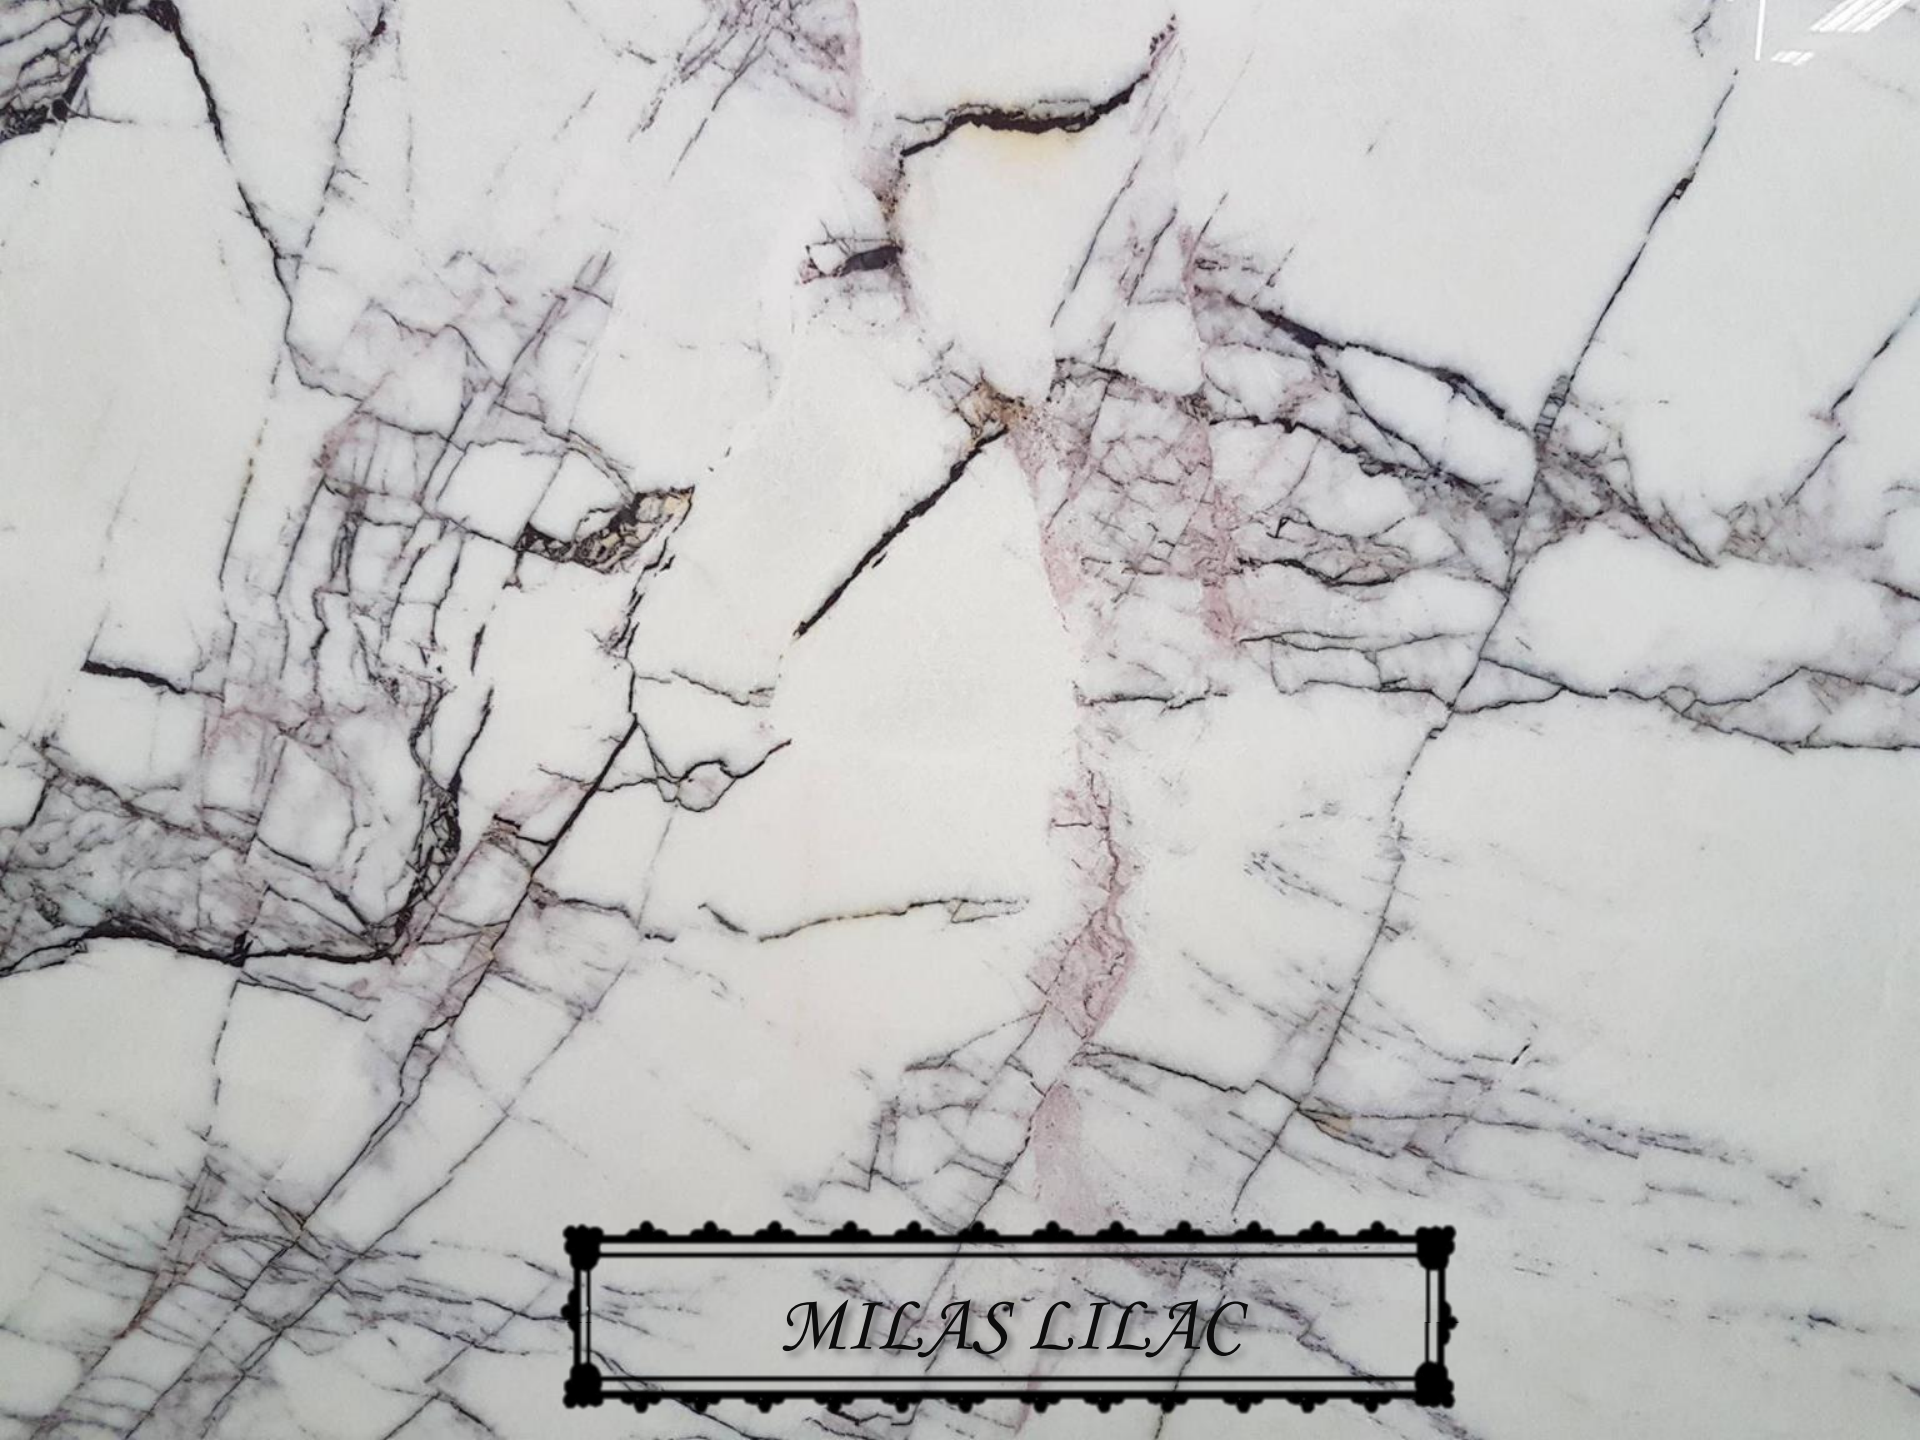

*MILAS LEMONY*

*MILAS LILAC*

*MILAS PEARL*

*MUGLA WHITE*

The image features a background of marbled paper with a complex, organic pattern of swirling, vein-like shapes in various shades of grey, taupe, and off-white. The pattern is dense and fills the entire frame. At the bottom center, there is a decorative rectangular frame with a scalloped, beaded border. Inside this frame, the text 'MUGLA GREY' is written in a black, elegant, cursive script font.

*AEGEAN CLOUDY BEIGE*

*TAVAS GREY*

*SPIDER GREY MARBLE*

*SPACE GREY MARBLE*

*USHAK WHITE*

The image shows a close-up of a marbled paper surface. The pattern consists of irregular, vein-like shapes in shades of grey and black, set against a light cream or off-white background. The overall effect is a classic, organic marble pattern. At the bottom center, there is a decorative rectangular frame with a scalloped or beaded border. Inside this frame, the text 'MUGLA ANTELOPE' is written in a stylized, black, serif font.

*GREY EMPRADOR*

The image shows a close-up of a dark brown marbled paper. The pattern consists of intricate, branching veins of white and light gold or tan, creating a complex, organic texture. The overall appearance is that of a high-quality, vintage-style decorative paper.

*DARK EMPERADOR*

*BLACK PEARL*

*CAPPUCCINO BEIGE*

The image shows a close-up of a medium travertine stone surface. The texture is characterized by a warm, light beige or tan color with subtle variations in tone and some darker, brownish spots. The surface has a slightly porous appearance with some small, irregular pits or indentations. The overall pattern is somewhat wavy and organic, typical of natural stone.