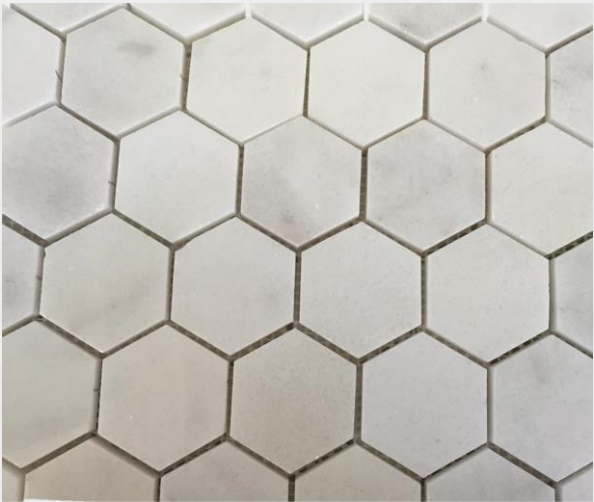

*MILAS LEMONY*

*MILAS LILAC*

*MILAS PEARL*

*MUGLA WHITE*

The image features a background of marbled paper with a complex, organic pattern of swirling, vein-like shapes in various shades of grey, taupe, and off-white. The pattern is dense and fills the entire frame. At the bottom center, there is a decorative rectangular frame with a scalloped, beaded border. Inside this frame, the text 'MUGLA GREY' is written in a black, elegant, cursive script font.

*AEGEAN CLOUDY BEIGE*

*TAVAS GREY*

*SPIDER GREY MARBLE*

*SPACE GREY MARBLE*

*USHAK WHITE*

The image shows a close-up of a marbled paper surface. The pattern consists of irregular, vein-like shapes in shades of grey and black, set against a light cream or off-white background. The overall effect is a classic, organic marble pattern. At the bottom center, there is a decorative rectangular frame with a scalloped or beaded border. Inside this frame, the text 'MUGLA ANTELOPE' is written in a stylized, black, serif font.

*GREY EMPRADOR*

The image shows a close-up of a dark brown marbled paper. The pattern consists of intricate, branching veins of white and light gold or tan, creating a complex, organic texture. The overall appearance is that of a high-quality, vintage-style decorative paper.

*DARK EMPERADOR*

*BLACK PEARL*

*CAPPUCCINO BEIGE*

The image shows a close-up of a medium travertine stone surface. The texture is characterized by a warm, light beige or tan color with subtle variations in tone and some darker, brownish spots. The surface has a slightly porous appearance with some small, irregular pits or indentations. The overall pattern is somewhat wavy and organic, typical of natural stone.