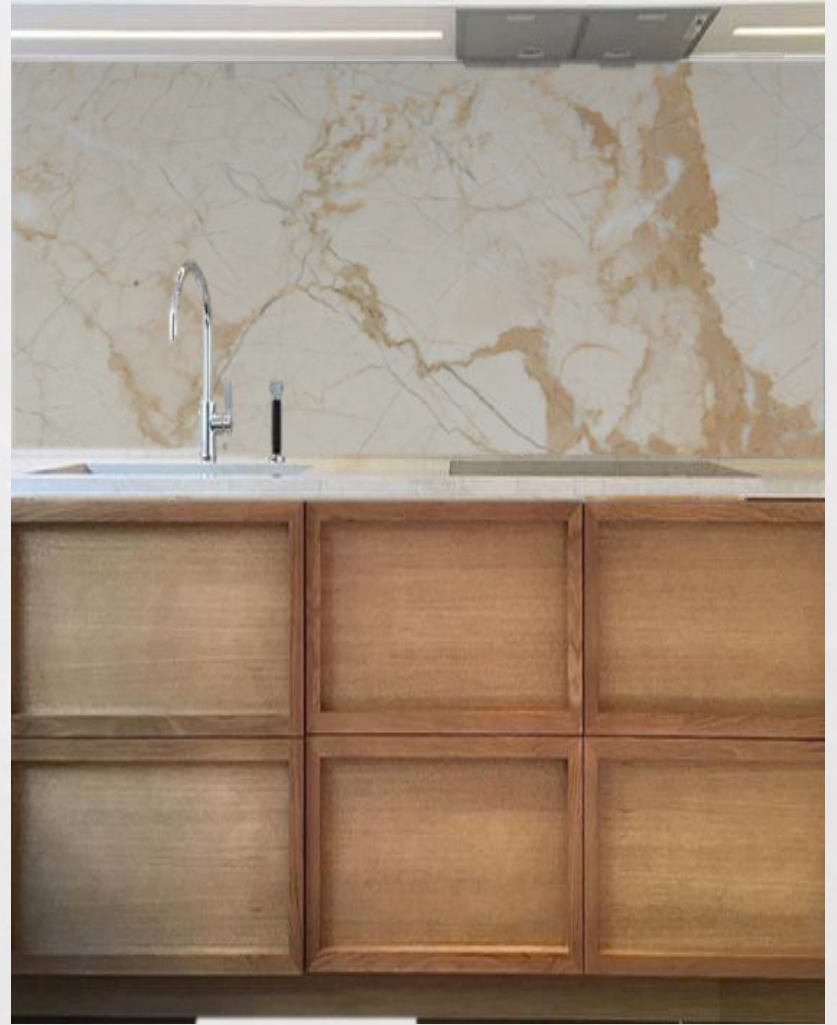

*MILAS LEMONY*

*MILAS LILAC*

*MILAS PEARL*

*MUGLA WHITE*

The image features a background of marbled paper with a complex, organic pattern of swirling, vein-like shapes in various shades of grey, taupe, and off-white. The pattern is dense and fills the entire frame. At the bottom center, there is a decorative rectangular frame with a scalloped, beaded border. Inside this frame, the text 'MUGLA GREY' is written in a black, elegant, cursive script font.

*AEGEAN CLOUDY BEIGE*

*TAVAS GREY*

*SPIDER GREY MARBLE*

*SPACE GREY MARBLE*

*USHAK WHITE*

The image shows a close-up of a marbled paper surface. The pattern consists of irregular, vein-like shapes in shades of grey and black, set against a light cream or off-white background. The overall effect is a classic, organic marble pattern. At the bottom center, there is a decorative rectangular frame with a scalloped or beaded border. Inside this frame, the text 'MUGLA ANTELOPE' is written in a stylized, black, serif font.

*MUGLA ANTELOPE*

*LIGHT EMPERADOR*

The image features a background of marbled paper with a complex, organic pattern of veins in shades of grey, brown, and cream. A decorative black frame with a scalloped, ornate border is positioned at the bottom center. Inside this frame, the text 'GREY EMPRADOR' is written in a black, elegant, cursive script.

*DARK EMPERADOR*

*BLACK PEARL*

*CAPPUCCINO BEIGE*

The image shows a close-up of a medium travertine stone surface. The texture is characterized by a warm, light beige or tan color with subtle variations in tone and some darker, brownish spots. The surface has a slightly porous appearance with some small, irregular pits or indentations. The overall pattern is somewhat wavy and organic, typical of natural stone.