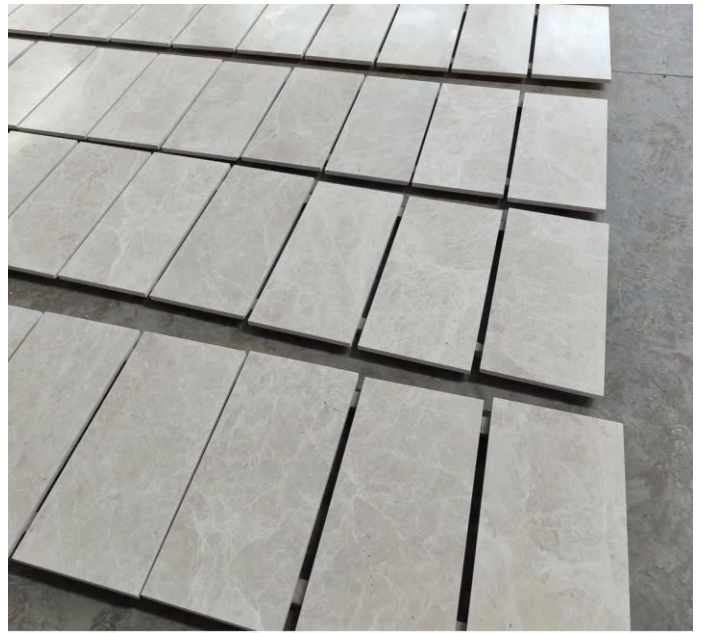

*AEGEAN CLOUDY BEIGE*

*TAVAS GREY*

*SPIDER GREY MARBLE*

*SPACE GREY MARBLE*

*USHAK WHITE*

The image shows a close-up of a marbled paper surface. The pattern consists of irregular, vein-like shapes in shades of grey and black, set against a light cream or off-white background. The overall effect is a classic, organic marble pattern. At the bottom center, there is a decorative rectangular frame with a scalloped or beaded border. Inside this frame, the text 'MUGLA ANTELOPE' is written in a stylized, black, serif font.

*GREY EMPRADOR*

The image shows a close-up of a dark brown marbled paper. The pattern consists of intricate, branching veins of white and light gold or tan, creating a complex, organic texture. The overall appearance is that of a high-quality, vintage-style decorative paper.