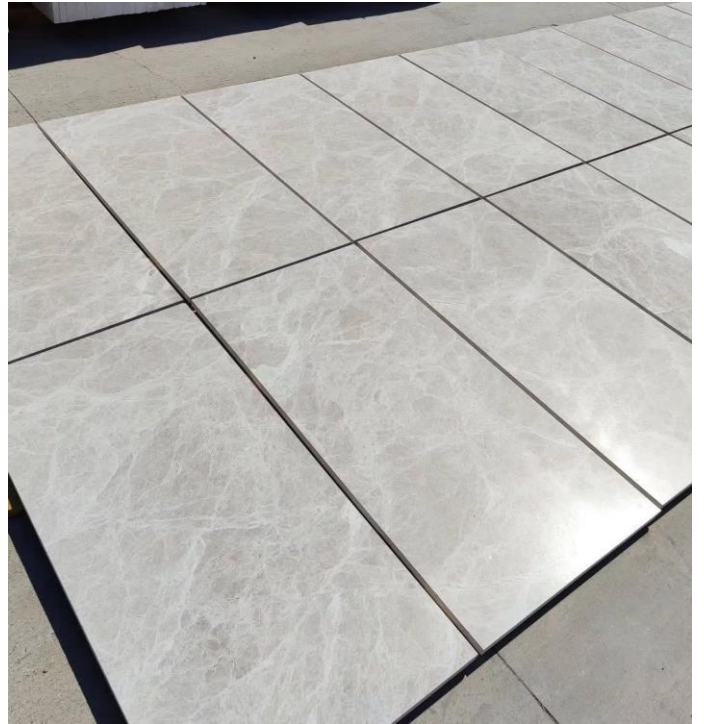

*AEGEAN CLOUDY BEIGE*

*TAVAS GREY*

*SPIDER GREY MARBLE*

*SPACE GREY MARBLE*

*USHAK WHITE*

The image shows a close-up of a marbled paper surface. The pattern consists of irregular, vein-like shapes in shades of grey and black, set against a light cream or off-white background. The overall effect is a classic, organic marble pattern. At the bottom center, there is a decorative rectangular frame with a scalloped or beaded border. Inside this frame, the text 'MUGLA ANTELOPE' is written in a stylized, black, serif font.